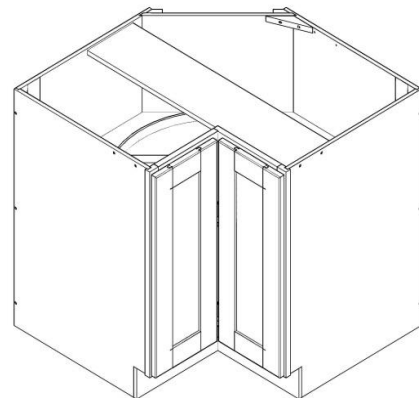

Double Door with Single Drawer

Item	Wide	High	Deep	Door	Drawer	Shelf
B24	24	34-1/2	24	2	1	1
B27	27	34-1/2	24	2	1	1
B30	30	34-1/2	24	2	1	1
B33	33	34-1/2	24	2	1	1
B36	36	34-1/2	24	2	1	1

Double Door with Single Drawer

Item	Wide	High	Deep	Door	Drawer	Shelf
B39	39	34-1/2	24	2	2	1
B42	42	34-1/2	24	2	2	1

3 Drawers Base

Item	Wide	High	Deep	Door	Drawer	Shelf
DB12	12	34-1/2	24	0	3	0
DB15	15	34-1/2	24	0	3	0
DB18	18	34-1/2	24	0	3	0
DB21	21	34-1/2	24	0	3	0
DB24	24	34-1/2	24	0	3	0
DB27	27	34-1/2	24	0	3	0
DB30	30	34-1/2	24	0	3	0
DB36	36	34-1/2	24	0	3	0

Sink Base

Item	Wide	High	Deep	Door	Drawer	Shelf
SB36	36	34-1/2	24	2	0	0

Lazy Susan Base

Item	Wide	High	Deep	Door	Drawer	Shelf
LSB36	36	34-1/2	24	2	0	2

Blind Corner Base

Item	Wide	High	Deep	Door	Drawer	Shelf
------	------	------	------	------	--------	-------

BLB36	36	34-1/2	24	1	1	1
BLB42	42	34-1/2	24	1	1	1

Vanity Sink Base

Item	Wide	High	Deep	Door	Drawer	Shelf
VS24	24	34-1/2	21	2	0	0
VS30	30	34-1/2	21	2	0	0
VS36	36	34-1/2	21	2	0	0
VSD48	48	34-1/2	21	4	2	0

Vanity Drawer Base