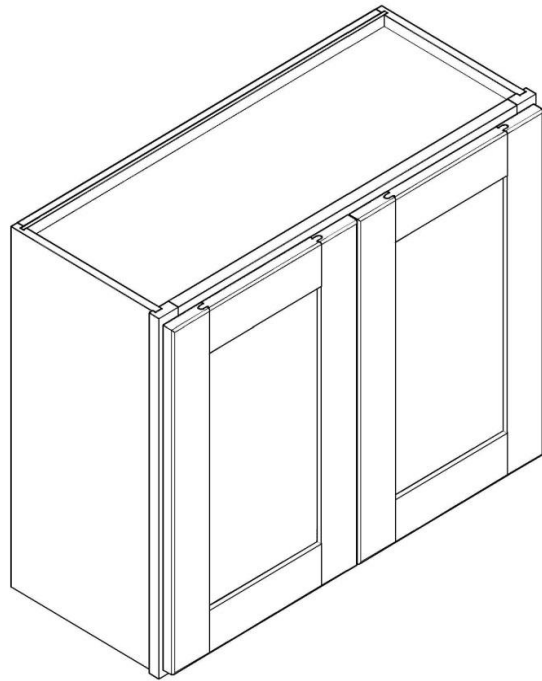

Double Door Wall

Deep: 12"

High: 30", 36" or 42"

Item	Wide	High	Deep	Door	Shelf
W2430	24	30	12	2	2
W2436	24	36	12	2	2
W2442	24	42	12	2	3
W2730	27	30	12	2	2
W2736	27	36	12	2	2
W2742	27	42	12	2	3
W3030	30	30	12	2	2
W3036	30	36	12	2	2
W3042	30	42	12	2	3
W3330	33	30	12	2	2
W3336	33	36	12	2	2

W3342	33	42	12	2	3
W3630	36	30	12	2	2
W3636	36	36	12	2	2
W3642	36	42	12	2	3

Double Door Bridge Wall

Deep: 12" or 24"

High: 12", 15", 18" or 24"

Item	Wide	High	Deep	Door	Shelf
W3012	30	12	12	2	0
W3015	30	15	12	2	0
W3018	30	18	12	2	0
W3021	30	21	12	2	0
W3024	30	24	12	2	0
W3612	36	12	12	2	0
W3615	36	15	12	2	0
W3618	36	18	12	2	0
W3624	36	24	12	2	0
W361224	36	12	24	2	0
W361524	36	15	24	2	0
W361824	36	18	24	2	0
W362424	36	24	24	2	0

Diagonal Corner Wall

Deep: 24" Wide: 24" High: 30", 36" or 42"

Item	Wide	High	Deep	Door	Shelf
WDC2430	24	30	24	1	2
WDC2436	24	36	24	1	2
WDC2442	24	42	24	1	3

Wall Blind Corner

Deep: 12"

High: 30", 36" or 42"