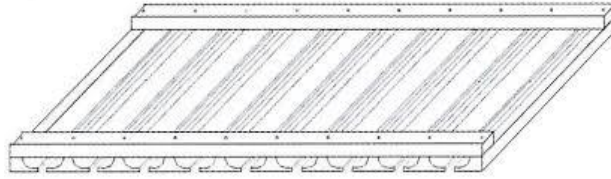

Glass Rack Holder

Item	Wide	Deep
SGH30	30	10/1/2004