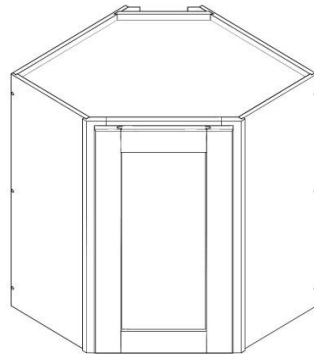

Double Door Wall

Deep: 12"

High: 30", 36" or 42"

Item	Wide	High	Deep	Door	Shelf
W2430	24	30	12	2	2
W2436	24	36	12	2	2
W2442	24	42	12	2	3
W2730	27	30	12	2	2
W2736	27	36	12	2	2
W2742	27	42	12	2	3
W3030	30	30	12	2	2
W3036	30	36	12	2	2
W3042	30	42	12	2	3
W3330	33	30	12	2	2
W3336	33	36	12	2	2

W3342	33	42	12	2	3
W3630	36	30	12	2	2
W3636	36	36	12	2	2
W3642	36	42	12	2	3

Double Door Bridge Wall

Deep: 12" or 24"

High: 12", 15", 18" or 24"

Item	Wide	High	Deep	Door	Shelf
W3012	30	12	12	2	0
W3015	30	15	12	2	0
W3018	30	18	12	2	0
W3021	30	21	12	2	0
W3024	30	24	12	2	0
W3612	36	12	12	2	0
W3615	36	15	12	2	0
W3618	36	18	12	2	0
W3624	36	24	12	2	0
W361224	36	12	24	2	0
W361524	36	15	24	2	0
W361824	36	18	24	2	0
W362424	36	24	24	2	0

Diagonal Corner Wall

Deep: 24" Wide: 24" High: 30", 36" or 42"

Item	Wide	High	Deep	Door	Shelf
WDC2430	24	30	24	1	2
WDC2436	24	36	24	1	2
WDC2442	24	42	24	1	3

Wall Blind Corner

Deep: 12"

High: 30", 36" or 42"