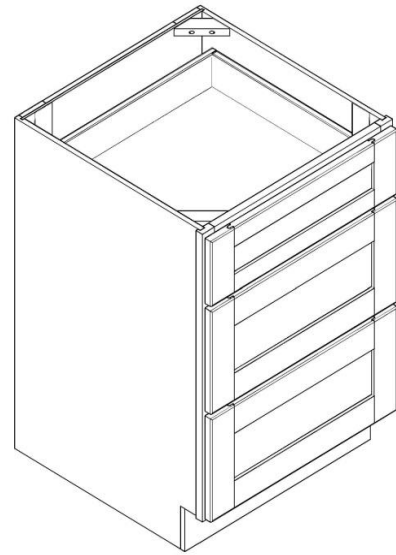

ACME WINDOWS WHOLESALE SUPPLIERS

1125 Plainfield Road, Joliet, IL 60435

Cabinet Specification

Base Cabinet

Single Door with Single Drawer

Item	Wide	High	Deep	Door	Drawer	Shelf
B09FD	9	34-1/2	24	1	1	1
B12	12	34-1/2	24	1	1	1
B15	15	34-1/2	24	1	1	1
B18	18	34-1/2	24	1	1	1
B21	21	34-1/2	24	1	1	1

Double Door with Single Drawer

Item	Wide	High	Deep	Door	Drawer	Shelf
B24	24	34-1/2	24	2	1	1
B27	27	34-1/2	24	2	1	1
B30	30	34-1/2	24	2	1	1
B33	33	34-1/2	24	2	1	1
B36	36	34-1/2	24	2	1	1

Double Door with Single Drawer

Item	Wide	High	Deep	Door	Drawer	Shelf
B39	39	34-1/2	24	2	2	1
B42	42	34-1/2	24	2	2	1

3 Drawers Base

Item	Wide	High	Deep	Door	Drawer	Shelf
DB12	12	34-1/2	24	0	3	0
DB15	15	34-1/2	24	0	3	0
DB18	18	34-1/2	24	0	3	0
DB21	21	34-1/2	24	0	3	0
DB24	24	34-1/2	24	0	3	0
DB27	27	34-1/2	24	0	3	0
DB30	30	34-1/2	24	0	3	0
DB36	36	34-1/2	24	0	3	0

Sink Base

Item	Wide	High	Deep	Door	Drawer	Shelf
SB36	36	34-1/2	24	2	0	0

Lazy Susan Base

Item	Wide	High	Deep	Door	Drawer	Shelf
LSB36	36	34-1/2	24	2	0	2

Blind Corner Base

Item	Wide	High	Deep	Door	Drawer	Shelf
------	------	------	------	------	--------	-------