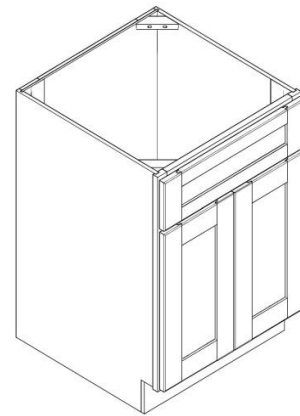

Double Door with Single Drawer

Item	Wide	High	Deep	Door	Drawer	Shelf
B24	24	34-1/2	24	2	1	1
B27	27	34-1/2	24	2	1	1
B30	30	34-1/2	24	2	1	1
B33	33	34-1/2	24	2	1	1
B36	36	34-1/2	24	2	1	1

Double Door with Single Drawer

Item	Wide	High	Deep	Door	Drawer	Shelf
B39	39	34-1/2	24	2	2	1
B42	42	34-1/2	24	2	2	1

3 Drawers Base

Item	Wide	High	Deep	Door	Drawer	Shelf
DB12	12	34-1/2	24	0	3	0
DB15	15	34-1/2	24	0	3	0
DB18	18	34-1/2	24	0	3	0
DB21	21	34-1/2	24	0	3	0
DB24	24	34-1/2	24	0	3	0
DB27	27	34-1/2	24	0	3	0
DB30	30	34-1/2	24	0	3	0
DB36	36	34-1/2	24	0	3	0

Sink Base

Item	Wide	High	Deep	Door	Drawer	Shelf
SB36	36	34-1/2	24	2	0	0

Lazy Susan Base

Item	Wide	High	Deep	Door	Drawer	Shelf
LSB36	36	34-1/2	24	2	0	2

Blind Corner Base

Item	Wide	High	Deep	Door	Drawer	Shelf
------	------	------	------	------	--------	-------