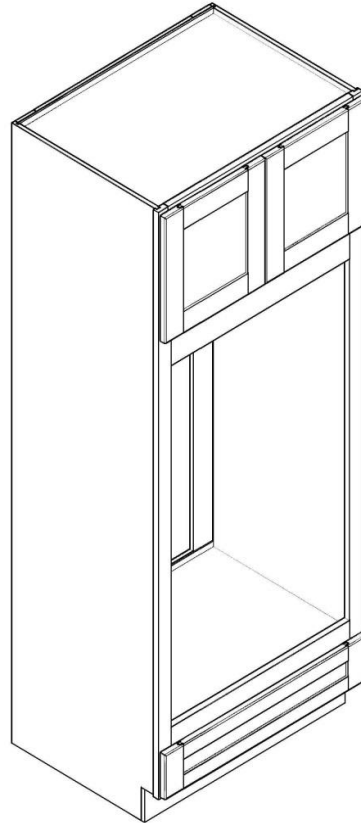

Double Door with Single Drawer

Item	Wide	High	Deep	Door	Drawer	Shelf
B24	24	34-1/2	24	2	1	1
B27	27	34-1/2	24	2	1	1
B30	30	34-1/2	24	2	1	1
B33	33	34-1/2	24	2	1	1
B36	36	34-1/2	24	2	1	1

Double Door with Single Drawer

Wine Rack Wall Cabinet

Deep: 12"

High: 15"

Item	Wide	High	Deep
WR3015	30	15	12

Glass Rack Holder

Item	Wide	Deep
SGH30	30	10/1/2004

Two Door Pantry Cabinet

Deep: 24" High: 80", 90" or 96"

Item	Wide	High	Deep	Door	Shelf
TP188424	18	84	24	2	6
TP189024	18	90	24	2	6
TP189624	18	96	24	2	7

Four Door Pantry Cabinet

Deep: 24" High: 80", 90" or 96"

Item	Wide	High	Deep	Door	Shelf
TP248424	24	84	24	4	6
TP249024	24	90	24	4	6
TP249624	24	96	24	4	7

Oven Cabinet

Deep: 24" High: 80", 90" or 96"

Item	Wide	High	Deep	Door	Drawer
OC3384	33	84	24	2	1
OC3390	33	90	24	2	1
OC3396	33	96	24	2	1

Dish Washer End Panel

Item	Wide	High	Deep
BEP3	3	34-1/2	24

Refrigerator End Panel